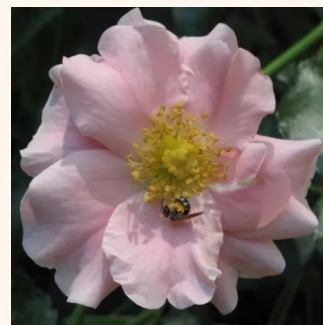

Rosa Satin Haze®

rose - Rosiers couvre sol
30-40 cm
non parfumé - -
Christian Evers