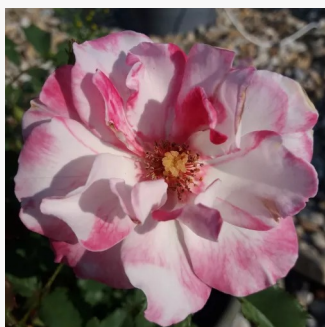

Rosa Tanelaignib

blanc - rose - Rosiers polyantha
30-50 cm
parfum discret - -
Hans Jürgen Evers